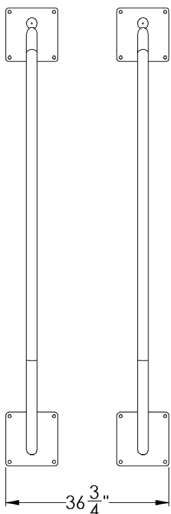

SINGLE PUSH UP

Sku: 48974 Inground Mount

Sku: 48975 Surface Mount

Number of Users: 2

Minimum Concrete Pad:
13'9" x 8'1", 5" thick
(surface mount)

Product Dimensions:
101"L x 37"W x 32"H or
(257cm x 94cm x 82cm)

Xccent Fitness Features

- 100% Designed, Engineered, and Manufactured in USA
- Fully Assembled
- No Pinch/Shear/Crush Points, Entrapments, or Protrusions
- Patented Arch Design—Patent no. D 660,933
- Steel Components Made Using an Average Recycled Steel Content of 31%
- Textured Vinyl Handles and Foot Pads for Improved Grip—Unique to Xccent Fitness Products!

Material Specifications

- Patented Arch Frame constructed using a 2.375" dia X 12 GA (.11) wall, Galvanized, A513 Hot Rolled Steel. The bottom plate is 0.25" thick A1011 Hot Rolled Steel. The entire frame has a powder coat finish.
- Hardware is stainless steel or corrosion-resistant coated steel that conforms to ANSI/ASCE-8-90 (stainless steel), and has passed 100 hour salt test (corrosion-resistant coated steel). Most hardware is Torx tamper resistant.
- Xccent's Super Durable Two-Part Powder Coating Process*: Primer Application: A minimum of 3 mil's of Xccent's proprietary marine grade primer is applied to ensure superior protection against corrosion caused by the most extreme environments. Super Durable Powder Coating (Top Coat Color): Xccent uses a Super Durable polyester/TGIC powder coating with superior color-, gloss-, and UV-stabilizing qualities ideal for exterior applications (min coating of 2.5-3.5 mils). The total coverage shall be 5-7 mils minimum.