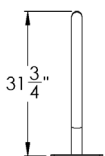

SINGLE PUSH UP

Sku: 48974 Inground Mount

Sku: 48975 Surface Mount

Number of Users: 2

Minimum Concrete Pad:
13'9" x 8'1", 5" thick
(surface mount)

Product Dimensions:
101"L x 37"W x 32"H or
(257cm x 94cm x 82cm)