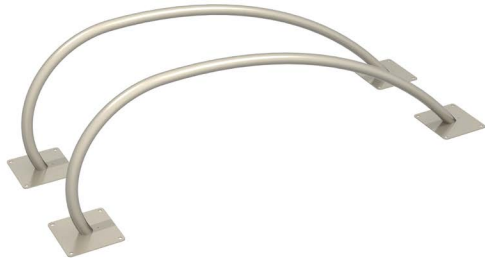

SINGLE PUSH UP

Sku: 48974 Inground Mount

Sku: 48975 Surface Mount

Number of Users: 2

Minimum Concrete Pad:
13'9" x 8'1", 5" thick
(surface mount)

Product Dimensions:
101"L x 37"W x 32"H or
(257cm x 94cm x 82cm)

Xccent Fitness Features

- 100% Designed, Engineered, and Manufactured in USA
- Fully Assembled
- No Pinch/Shear/Crush Points, Entrapments, or Protrusions
- Patented Arch Design—Patent no. D 660,933
- Steel Components Made Using an Average Recycled Steel Content of 31%
- Textured Vinyl Handles and Foot Pads for Improved Grip—Unique to Xccent Fitness Products!

Material Specifications

- Patented Arch Frame constructed using a 2.375" dia X 12 GA (.11) wall, Galvanized, A513 Hot Rolled Steel. The bottom plate is 0.25" thick A1011 Hot Rolled Steel. The entire frame has a powder coat finish.
- Hardware is stainless steel or corrosion-resistant coated steel that conforms to ANSI/ASCE-8-90 (stainless steel), and has passed 100 hour salt test (corrosion-resistant coated steel). Most hardware is Torx tamper resistant.
- Xccent's Super Durable Two-Part Powder Coating Process*: Primer Application: A minimum of 3 mil's of Xccent's proprietary marine grade primer is applied to ensure superior protection against corrosion caused by the most extreme environments. Super Durable Powder Coating (Top Coat Color): Xccent uses a Super Durable polyester/TGIC powder coating with superior color-, gloss-, and UV-stabilizing qualities ideal for exterior applications (min coating of 2.5-3.5 mils). The total coverage shall be 5-7 mils minimum.