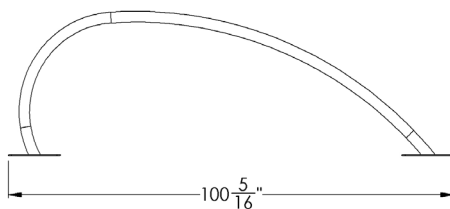

SINGLE PUSH UP

Sku: 48974 Inground Mount

Sku: 48975 Surface Mount

Number of Users: 2

Minimum Concrete Pad:
13'9" x 8'1", 5" thick
(surface mount)

Product Dimensions:
101"L x 37"W x 32"H or
(257cm x 94cm x 82cm)

Material Specifications

- Patented Arch Frame constructed using a 2.375" dia X 12 GA (.11) wall, Galvanized, A513 Hot Rolled Steel. The bottom plate is 0.25" thick A1011 Hot Rolled Steel. The entire frame has a powder coat finish.
- Hardware is stainless steel or corrosion-resistant coated steel that conforms to ANSI/ASCE-8-90 (stainless steel), and has passed 100 hour salt test (corrosion-resistant coated steel). Most hardware is Torx tamper resistant.
- Xccent's Super Durable Two-Part Powder Coating Process*: Primer Application: A minimum of 3 mil's of Xccent's proprietary marine grade primer is applied to ensure superior protection against corrosion caused by the most extreme environments. Super Durable Powder Coating (Top Coat Color): Xccent uses a Super Durable polyester/TGIC powder coating with superior color-, gloss-, and UV-stabilizing qualities ideal for exterior applications (min coating of 2.5-3.5 mils). The total coverage shall be 5-7 mils minimum.